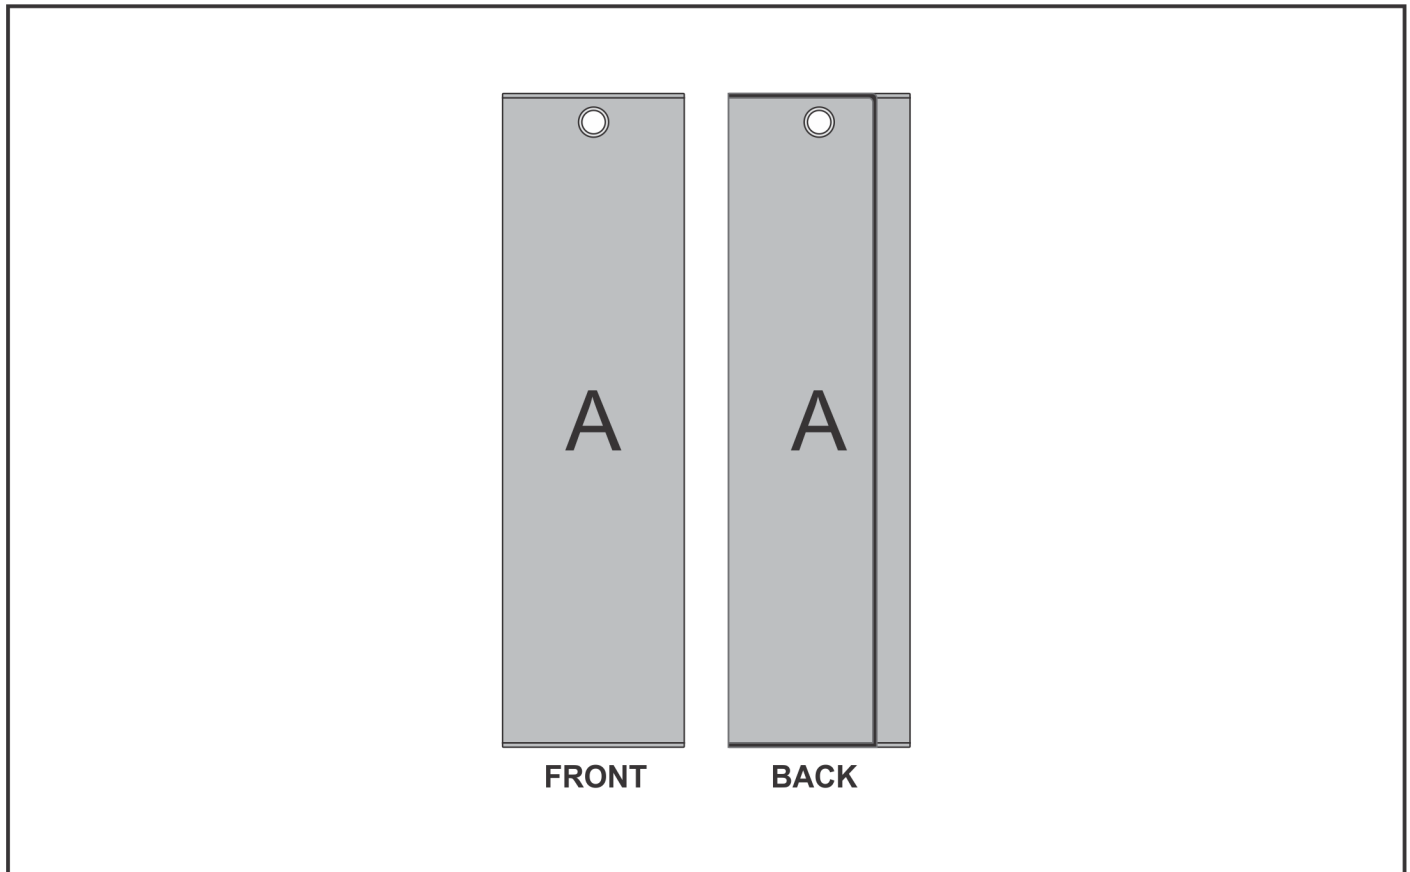

SA-HP-3-G

Hoppla Xander Golf Towel

Need to know:

- Includes 1-Position Sublimation (setup fees apply)
- **Please Note: We cannot guarantee 100% logo Alignment on all Brandable Panels.**

Branding Options:

Position A

1. Custom Sublimation A (CPSUB-A)
Full Colour
Size: 384mm wide x 587mm high